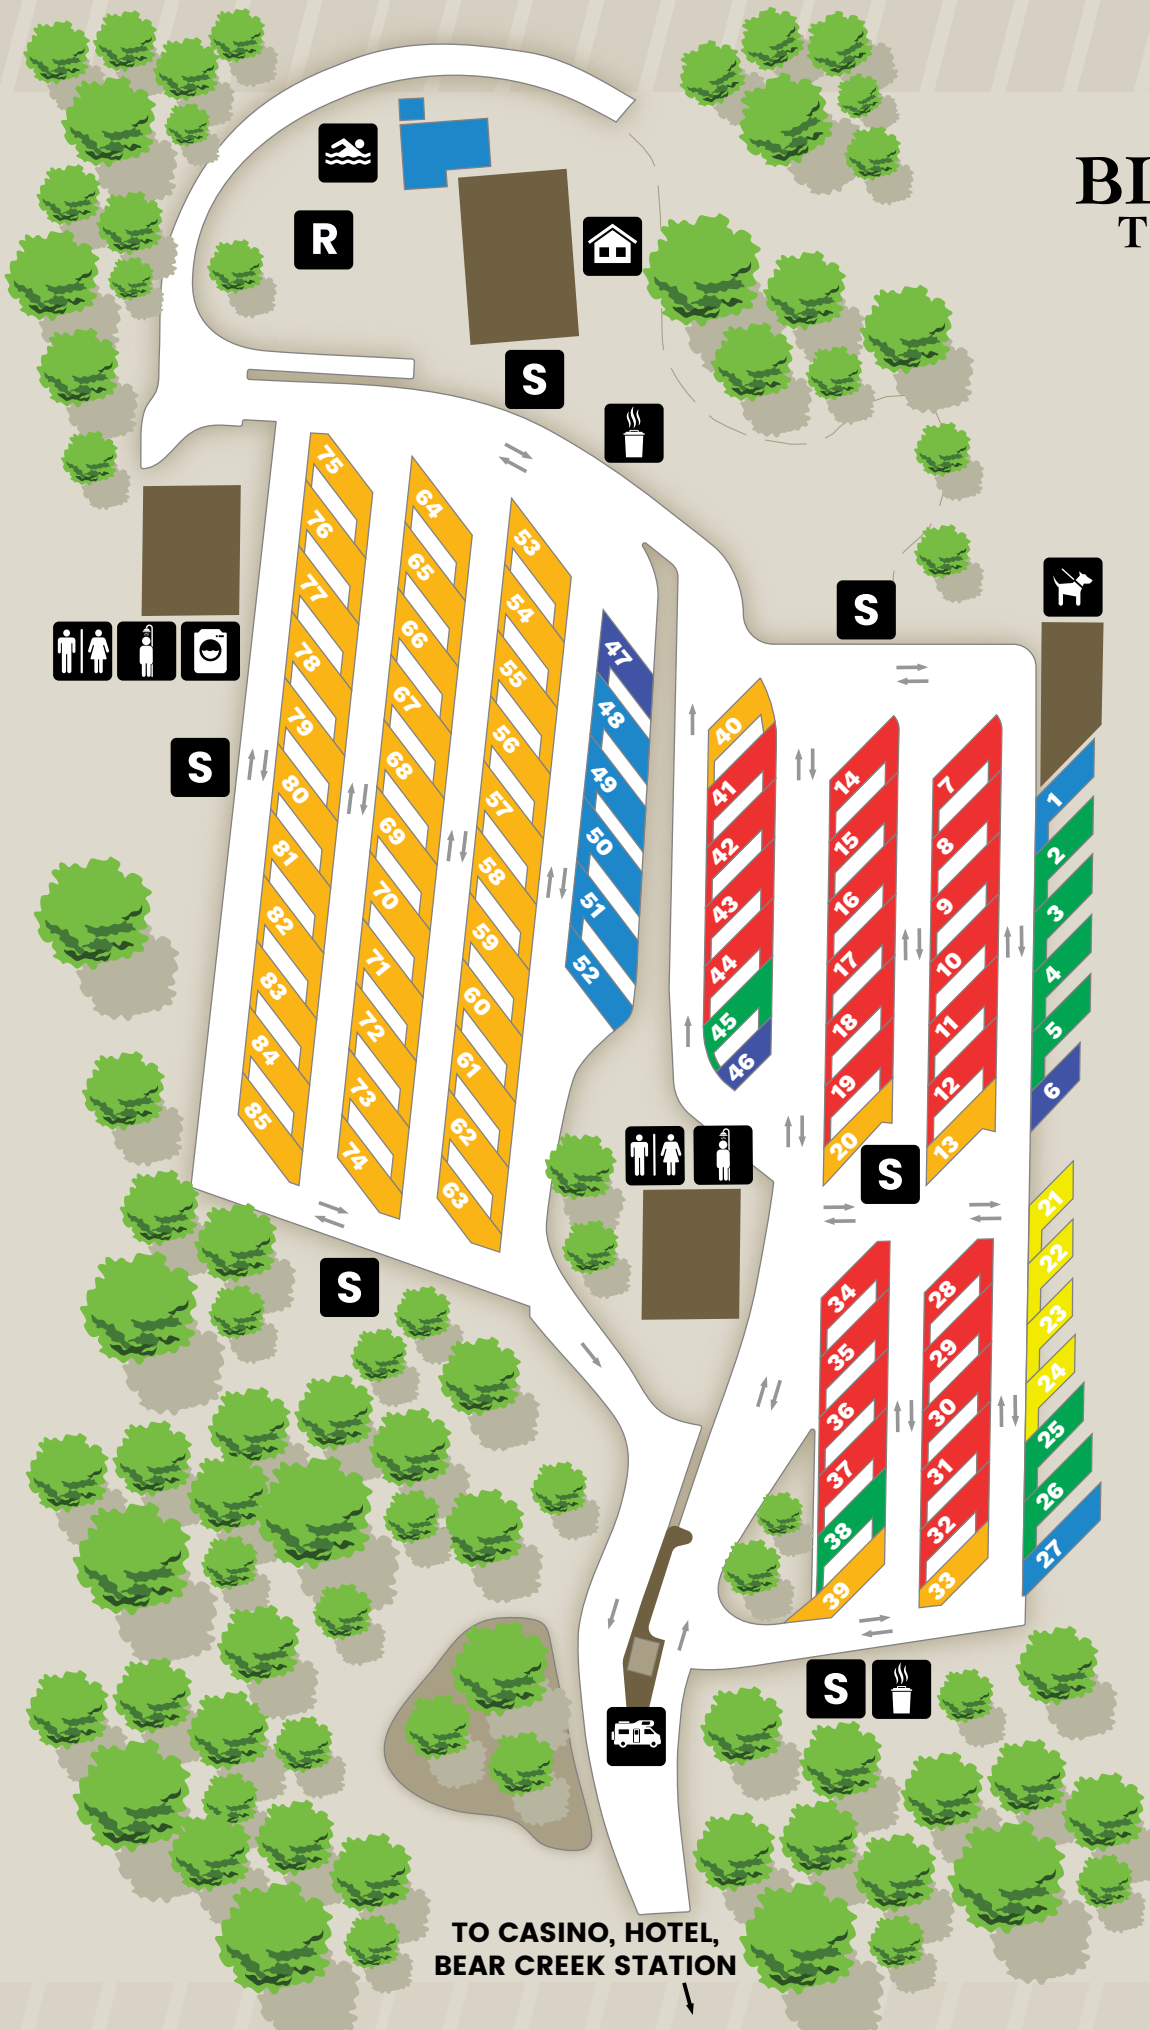

# BLACK OAK™ THE RV PARK

**ADDRESS**  
19380 TUOLUMNE RD N  
TUOLUMNE, CA 95379

**RV PARK OFFICE**  
209.928.9555

**AFTER HOURS / RESERVATIONS**  
877.747.8777

**WEBSITE**  
BlackOakCasino.com

## LEGEND

-  CHECK-IN / EXIT
-  RESTROOMS
-  SHOWERS
-  LAUNDRY
-  CLUBHOUSE
-  RECREATIONAL AREA
-  POOL / SPA
-  SHUTTLE PICK-UP
-  DOG PARK
-  HOT ASH DISPOSAL

## SITES

-  40'  
BACK-IN DELUXE
-  30' MAX  
BACK-IN DELUXE SHORT
-  45' MAX  
BACK-IN RIG
-  30' MAX  
BACK-IN SHORT
-  45' MAX  
PULL-THROUGH RIG
-  45' MAX  
PULL-THROUGH DELUXE